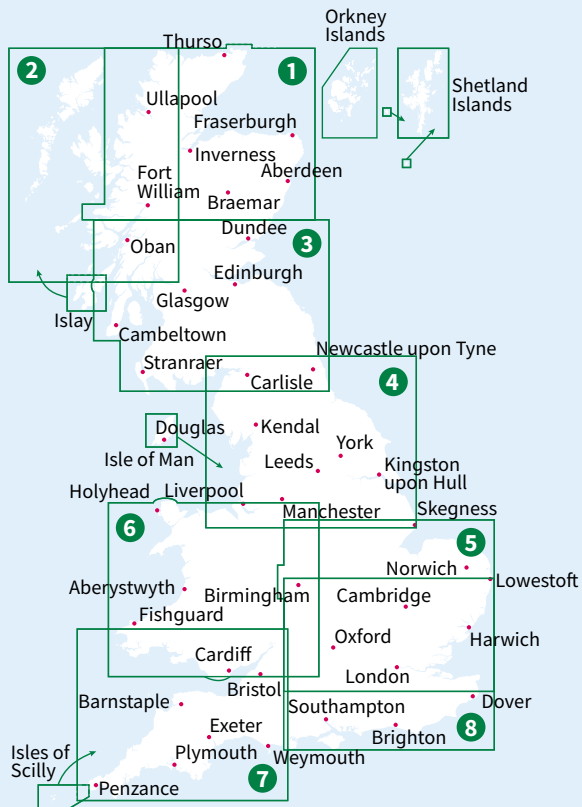

OS TOUR

1	Cornwall	9780319263150
3	Lake District & Cumbria	9780319263853
4	Peak District & Derbyshire	9780319263860
5	Devon & Somerset West	9780319263679
8	The Cotswolds & Gloucestershire	9780319263877
10	North & Mid Wales / Gogledd a Chanolbarth Cymru	9780319263204
11	South & Mid Wales / De a Chanolbarth Cymru	9780319263211
12	Scotland	9780319263884
1	Northern Scotland, Orkney & Shetland	9780319263433
2	Western Scotland and the Western Isles	9780319263440
3	Southern Scotland and Northumberland	9780319263457
4	Northern England	9780319263464
5	East Midlands and East Anglia	9780319263471
6	Wales/Cymru and West Midlands	9780319263488
7	South West England	9780319263495
8	South East England	9780319263501
Route Map		9780319247242

OS ROAD

OS ROUTE