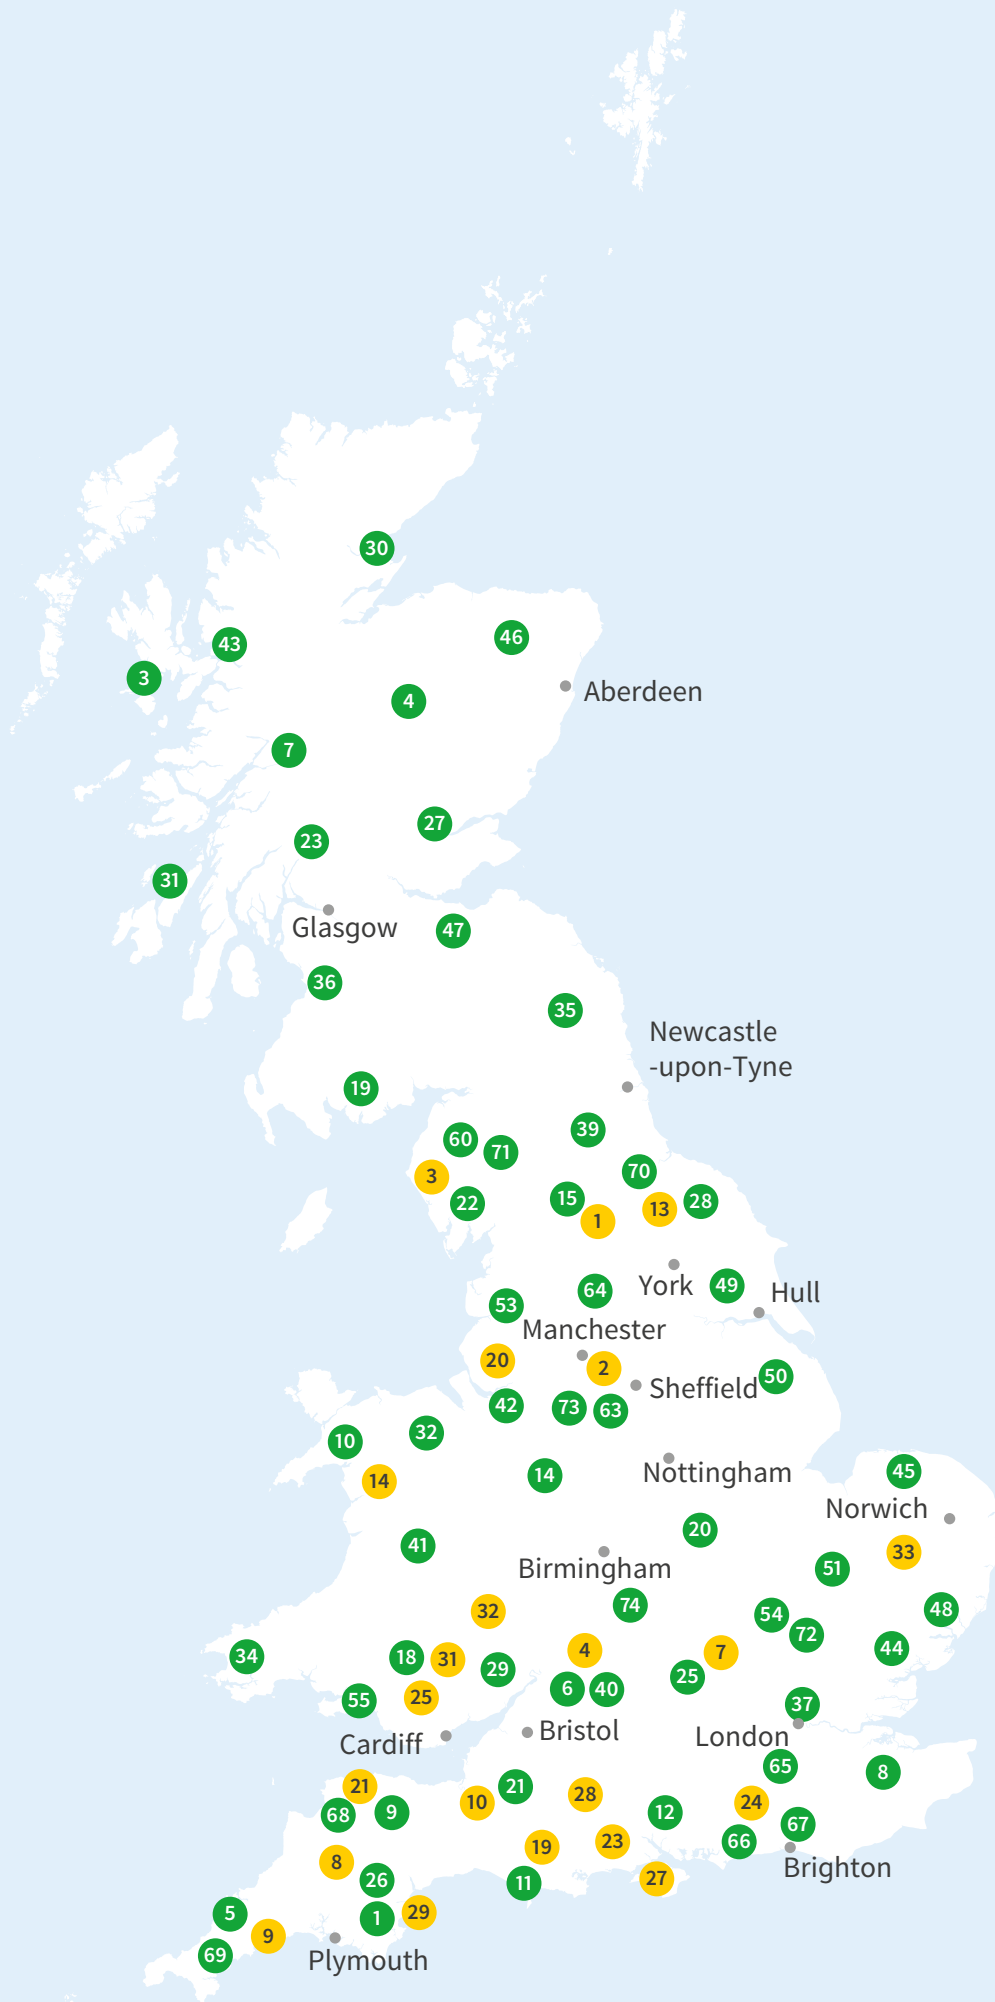

ORDNANCE SURVEY
MAPS AND
GUIDEBOOKS

OS EXPLORER

The essential map for outdoor activities

1:25 000 scale (4cm to 1km or 2½ inches to 1 mile)

The essential map range for those who like to discover new wonders and find hidden treasures. Our most detailed maps of Great Britain, they include rights of way, permissive paths, bridleways, contour lines, car parks, campsites, pubs, and so much more.

OS LANDRANGER

The ideal map for a perfect day out

1:50 000 scale (2cm to 1km or 1¼ inches to 1 mile)

For when it's about the journey, not the destination... Our OS Landranger maps cover long distances making them perfect for an extensive hike, cycling tour, or driving holiday. They are the perfect companion for your next trek or excursion – providing information on footpaths, rights of way, & plenty of tourist information.

Outstanding Circular Walks

28 circular country walks per title, graded by length. All routes come with map extracts based on OS Explorer mapping, GPS waypoints, and highlight where to park.

Great Short Walks

20 circular routes per title ranging from two to six miles – great for families – and includes essential information about what to expect along the way.

City Walks

15 walks per title, along with insightful and intriguing information about the city and easy-to-use maps. The series consists of London, Edinburgh, and Oxford and are great for city dwellers or staycationers.