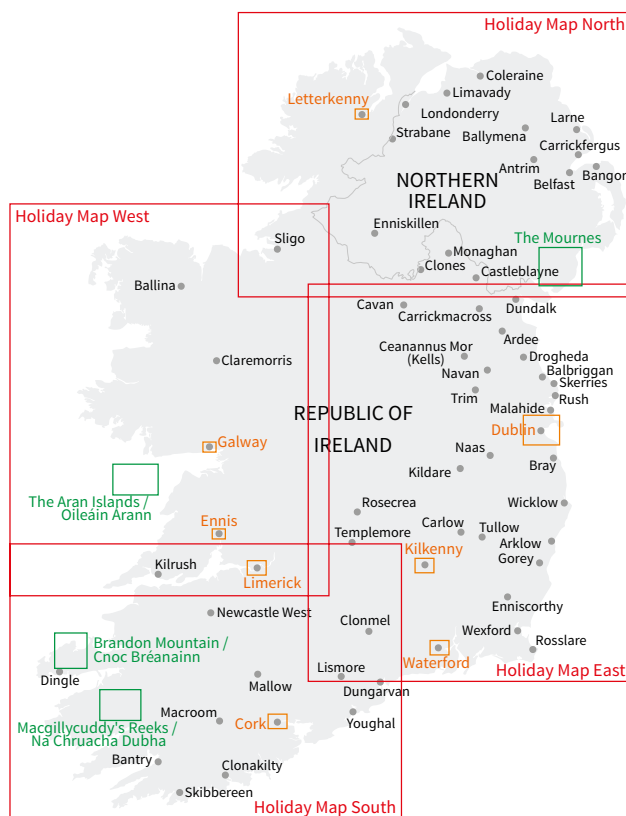

Irish Street Map

Ennis	9781901496673
Letterkenny	9781901496048
Armagh City	9781905306138
Belfast	9781905306756
Cork	9781908852748
Dublin	9781908852168
Galway	9781908852731
Kilkenny	9781908852144
Lisburn City	9781905306367
Limerick	9781907122675
Newry & Mourne	9781905306282
Waterford	9781907122682
Londonderry	9781905306749