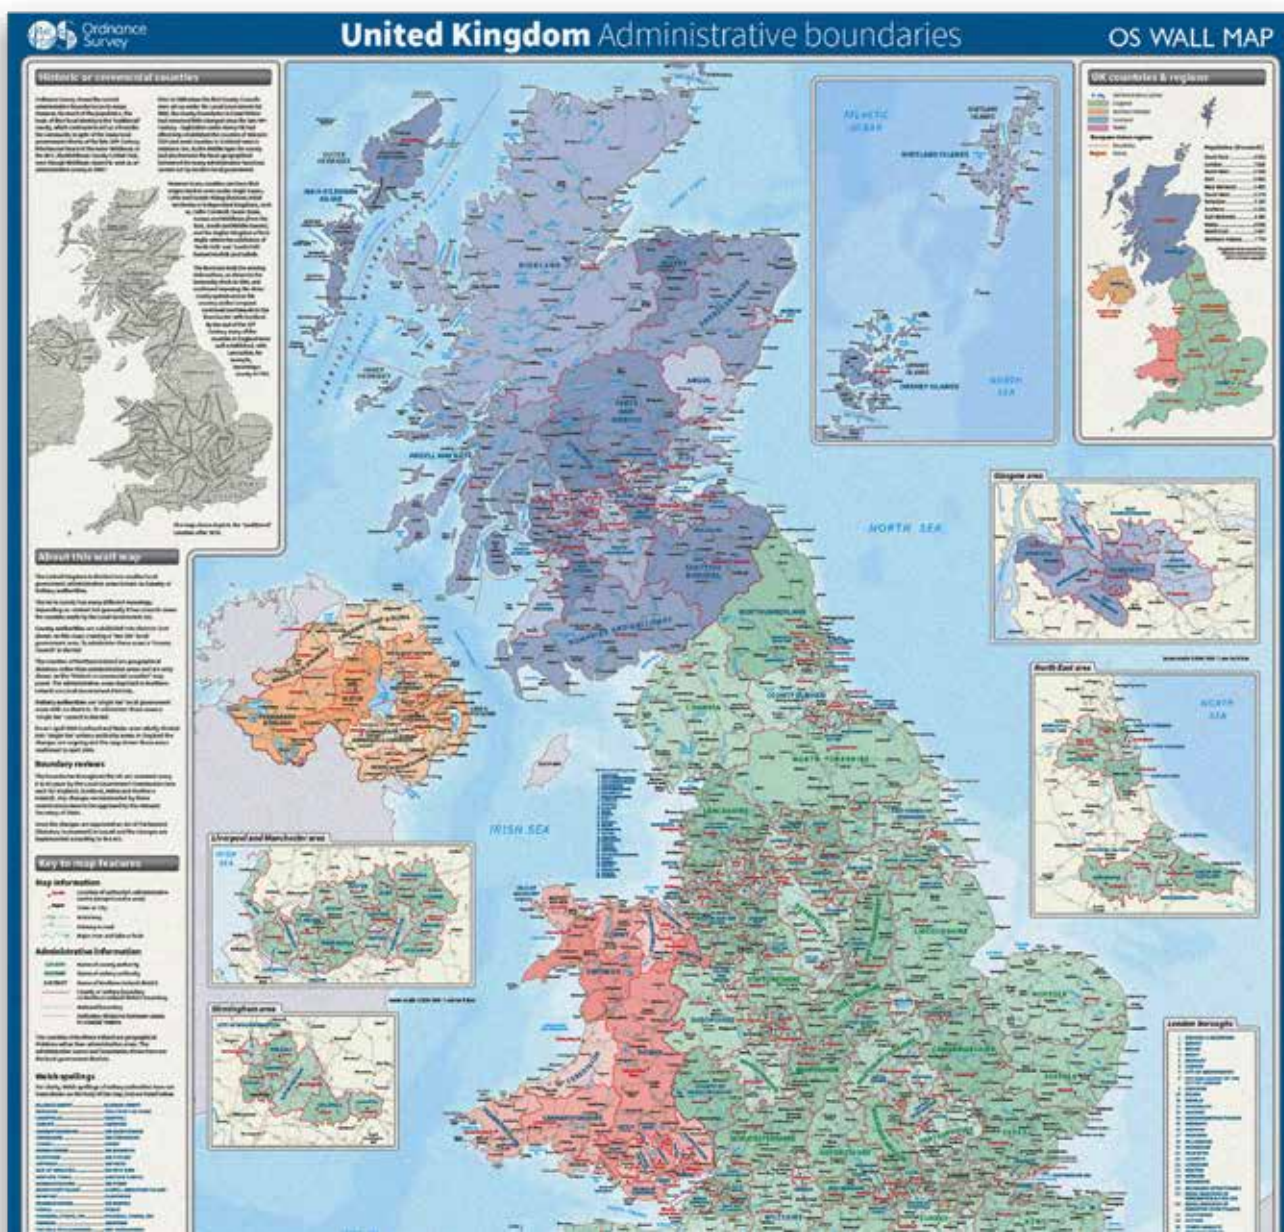

OS WALL MAPS

Wherever you are, we're there. OS Wall Maps are aligned to the curriculum, covering geography; communication; Europe and The World. Each one is durable, laminated, and will stand up to dry-wipe markers being used over a period of time.

World Political Eckert IV equal area projection	9780319148396
World Political Miller projection	9780319148389
Europe Lambert azimuthal equal area projection	9780319148457
British Isles Communications	9780319148433
United Kingdom Administrative boundaries	9780319148419
British Isles Physical	9780319148426