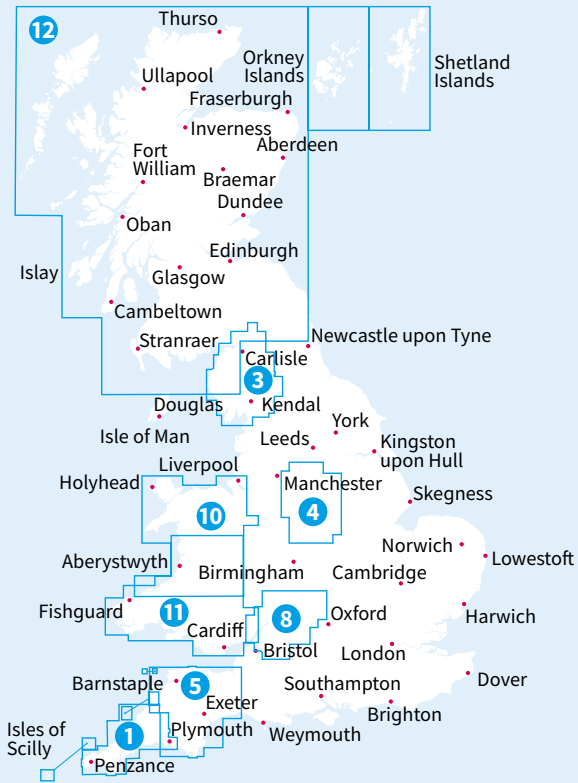

20 circular routes per title ranging from two to six miles – great for families – and includes essential information about what to expect along the way.

City Walks

15 walks per title, along with insightful and intriguing information about the city and easy-to-use maps. The series consists of London, Edinburgh, and Oxford and are great for city dwellers or staycationers.

OS ROUTE

Ideal for planning longer journeys with distance shown between cities

1:550 000 scale (1cm to 5.5km or 1 inch to 8.6 miles)

Ordnance Survey's double-sided OS Route Map covers Great Britain and features clear, current mapping of motorways and primary roads as well as city plans and selected tourist information, including National Parks and visitor centres.

OS TOUR

1	Cornwall	9780319263150
3	Lake District & Cumbria	9780319263853
4	Peak District & Derbyshire	9780319263860
5	Devon & Somerset West	9780319263679
8	The Cotswolds & Gloucestershire	9780319263877
10	North & Mid Wales / Gogledd a Chanolbarth Cymru	9780319263204
11	South & Mid Wales / De a Chanolbarth Cymru	9780319263211
12	Scotland	9780319263884
1	Northern Scotland, Orkney & Shetland	9780319263433
2	Western Scotland and the Western Isles	9780319263440
3	Southern Scotland and Northumberland	9780319263457
4	Northern England	9780319263464
5	East Midlands and East Anglia	9780319263471
6	Wales/Cymru and West Midlands	9780319263488
7	South West England	9780319263495
8	South East England	9780319263501
Route Map		9780319247242

OS HISTORICAL MAPS

Explore Great Britain's history in exquisite accurate detail. We've only mapped the nation for 228 years, but our popular Historical Maps now take us back to Ancient Britain and Roman times too. Each one includes information and photos of important sites and artefacts, as well as a useful chronological table.