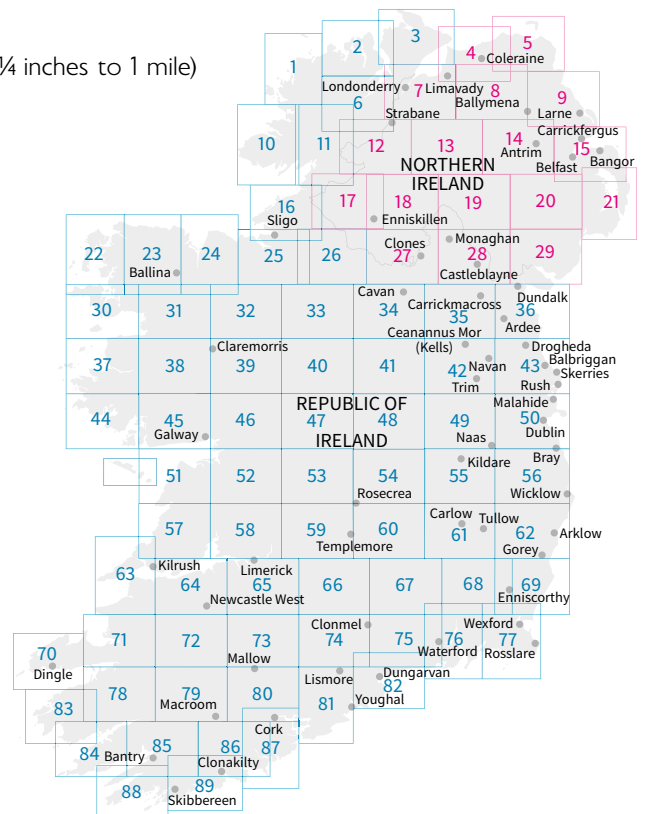

81	Cork, Waterford	9781908852045
82	Waterford	9781907122651
83	Kerry	9781908852472
84	Cork, Kerry	9781908852359
85	Cork, Kerry	9781908852533
86	Cork	9781908852564
87	Cork	9781908852052
88	Cork	9781908852571
89	Cork	9781908852069

Discoverer map series

4	Coleraine	9781905306640
5	Ballycastle	9781905306565
7	Londonderry	9781905306718
8	Ballymoney	9781905306831
9	Larne	9781905306695
12	Strabane	9781905306688
13	The Sperrins	9781905306848
14	Lough Neagh	9781905306657
15	Belfast	9781905306725
17	Lower Lough Erne	9781905306664
18	Enniskillen	9781905306633
19	Armagh	9781905306909
20	Craigavon	9781905306701
21	Strangford Lough	9781905306572
26	Lough Allen	9781905306497
27	Upper Lough Erne	9781905306596
28	Monaghan	9781905306305
29	The Mournes	9781905306602

Scale: 1:50 000

(2cm to 1km or 1 ¼ inches to 1 mile)